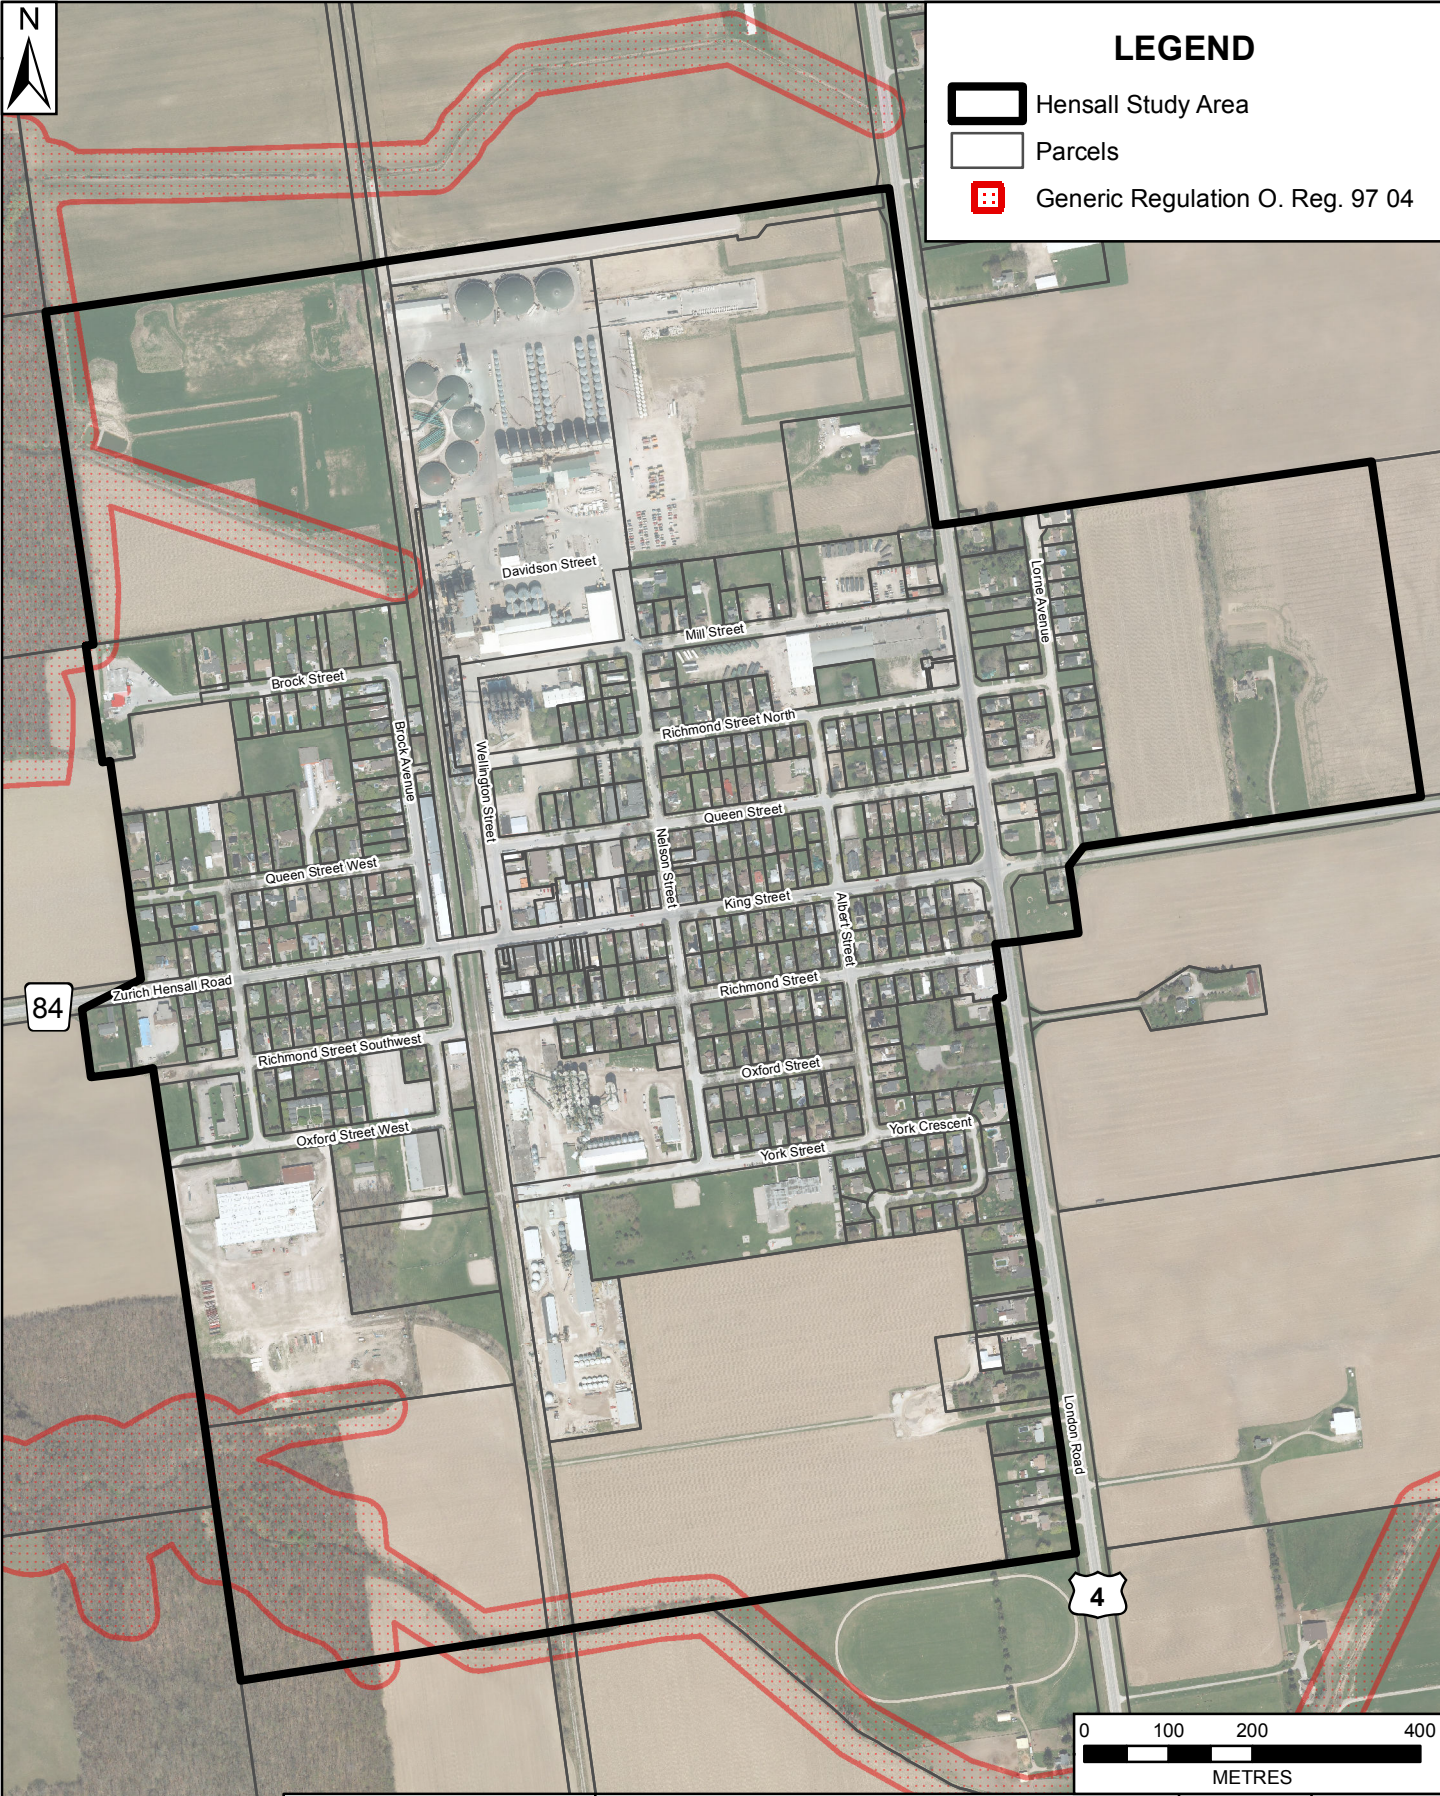

LEGEND

-  Hensall Study Area
-  Parcels
-  Generic Regulation O. Reg. 97 04

MUNICIPALITY OF BLUEWATER
HENSALL AND ZURICH SWM MASTER PLANS
HENSALL STUDY AREA

DATE NOV. 2015	PROJECT No. 15199
SCALE 1:9,000	FIGURE No. 2